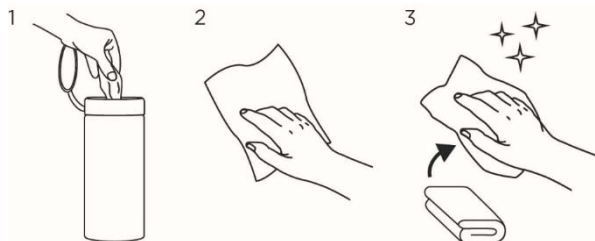

Instructions For Use:

Case and Pallet Information:

UNIT	CASE	PALLET
Code: 13-SSW-UX030 Inner UPC: 754631714057 Contents: 30 wipes Per case: 6 cannisters	Code: 13-SSW-UX030-06 Barcode: 1075463171405 Dimensions (L x W x H): 10.5 x 7.1 x 8.8 (in); 26.8 X 18.1 x 22.4 (cm) Weight: 5.5 lbs (2.5 kg)	Per Pallet: 125 cases Layout: 5 layers of 25 cases Weight: 767 lbs (348 kg) Height: 50 in (1.27 m)