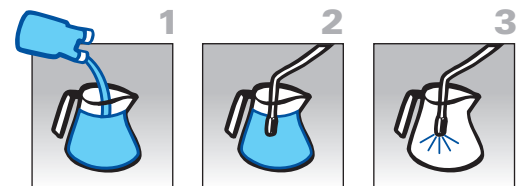

Steam Wand Cleaner